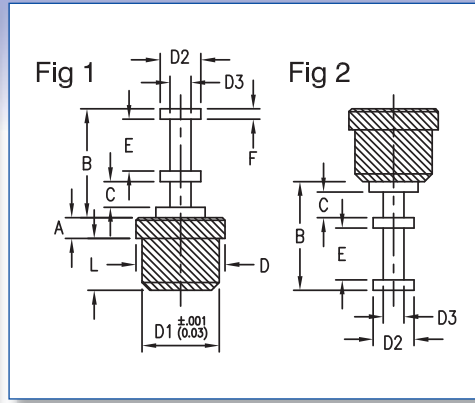

SOLDER TERMINALS - PTFE INSULATED, PRESS MOUNT

Dimensions in inches (mm)
See page 91 for Mounting Instructions

How to order code

571 - 4XXX - XX - XX - 19

Basic Part No.

Insulator Colour
Terminal Finish

Material Code Table		
Component	Material	RoHS
Insulator	PTFE	✓
Terminal	Brass	✓